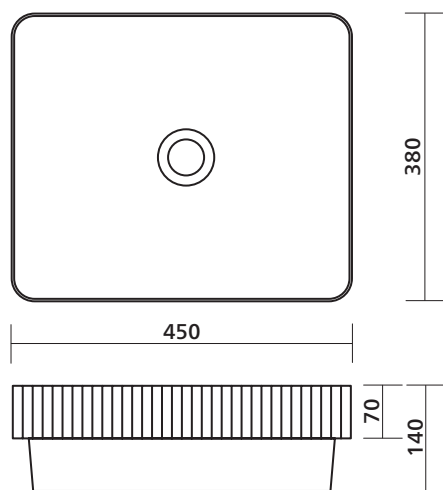

Cleo 450 White Gloss + White Silk Matte

Collection: Elevate

Inset above counter basin, rectangular Fluted outer to rim

Order codes

192950	Cleo 450 – White Gloss
192951	Cleo 450 – White Silk Matte

Product details

TAPHOLE	No taphole.
WASTE	Suits 32 mm non-overflow waste (not supplied).
OVERFLOW	No overflow.
MATERIAL	Vitreous china.
COLOUR	White Gloss, White Silk Matte.
FIXING	Always use the actual basin to verify cutout. Use silicone sealant. Do not use epoxy type adhesives.

basin wastes

SEIMA

kitchen + laundry + bathroom ware

seima.com.au

Please note

- All measurements are in millimetres.
- Dimensions are nominal and subject to normal ceramic manufacturing variations of ± 5 mm.
- Wastes, taps and bottle traps shown in images are not included unless specified.
- Fixing: Use silicone sealant. Do not use epoxy type adhesives.
- Always use the actual basin to verify cutout.
- Specifications may vary without notice as part of our continuous improvement practices.
- Clean with a damp cloth. Do not use abrasive cleaners, liquids or pastes.